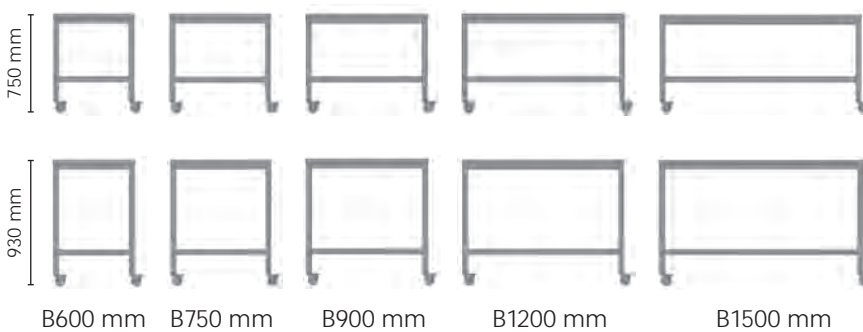

MOBILE BENCHES AND CARTS

LABMODUL MOBILE BENCHES AND CARTS

 Mobility

 Storage

 Flexibility

Tray carts, depth 650 mm

Mobile benches and tray carts

In modern facilities, mobile devices can be used for safe handling. Lab module offers robust mobile tables in a wide range of applications for all purposes. Ideal for the flexible laboratory.

Mobile benches, depth 650 mm

90

labmod

Mobile benches for any purpose

The frame is supplied in powder coated steel color RAL9016 and is available with or without shelves or for under benches shelves.

The mobile benches are available in 2 standard heights or with electric height control. Height adjustment can also be supplied with battery back-up so that the benefits of the lifting function can be used anywhere without being connected to power.

The mobile table can also be delivered in stainless steel ASI316.

Mobile bench made of brushed stainless steel ASI316, with built-in electrical height control for GMO laboratories.

Low mobile benches, 2 wheels with brake (incl. Table top):

B600 x D650 x H 750 mm
B750 x D650 x H 750 mm
B900 x D650 x H 750 mm
B1200 x D650 x H 750 mm
B1500 x D650 x H 750 mm

High mobile benches, 2 wheels with brake (incl. Table top):

B600 x D650 x H 930 mm
B750 x D650 x H 930 mm
B900 x D650 x H 930 mm
B1200 x D650 x H 930 mm
B1500 x D650 x H 930 mm