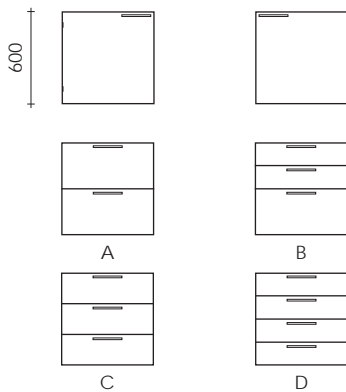

Tray carts

Tray carts for 40/60 trays and baskets completes the logistics system.

Trays and baskets fit directly into cabinets and storage shelves for easy and safe handling.

The tray carts are offered in dimension: D650 x W350 or W450 x H820 mm with 4 supports

D650 x W350 or W450 x H1100 mm with 6 supports

Tower carts D650 x W450 x H1510 mm with 10 supports

Double tower carts D650 x W880 x H1510 mm with 10 supports

Mobile benches

Countertops

Material options

- Laminate
- Compact laminate
- Stainless steel
- Corian
- Glass

Laminate colors

Fronts

Materials

- Laminate
- Compact laminate
- Corian

Laminate colors

Cabinets

Low base cabinets USL

Heigh base cabinets USH