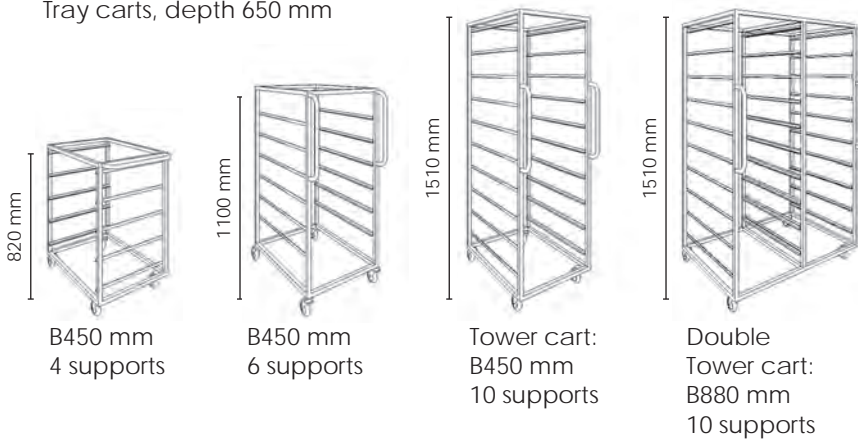

MOBILE BENCHES AND CARTS

LABMODUL MOBILE BENCHES AND CARTS

 Mobility

 Storage

 Flexibility

Tray carts, depth 650 mm

Mobile benches and tray carts

In modern facilities, mobile devices can be used for safe handling. Lab module offers robust mobile tables in a wide range of applications for all purposes. Ideal for the flexible laboratory.

Mobile benches, depth 650 mm

90

labmod

Mobile benches for any purpose

The frame is supplied in powder coated steel color RAL9016 and is available with or without shelves or for under benches shelves.

The mobile benches are available in 2 standard heights or with electric height control. Height adjustment can also be supplied with battery back-up so that the benefits of the lifting function can be used anywhere without being connected to power.

The mobile table can also be delivered in stainless steel ASI316.

Mobile bench made of brushed stainless steel ASI316, with built-in electrical height control for GMO laboratories.

Low mobile benches, 2 wheels with brake (incl. Table top):

B600 x D650 x H 750 mm
B750 x D650 x H 750 mm
B900 x D650 x H 750 mm
B1200 x D650 x H 750 mm
B1500 x D650 x H 750 mm

High mobile benches, 2 wheels with brake (incl. Table top):

B600 x D650 x H 930 mm
B750 x D650 x H 930 mm
B900 x D650 x H 930 mm
B1200 x D650 x H 930 mm
B1500 x D650 x H 930 mm