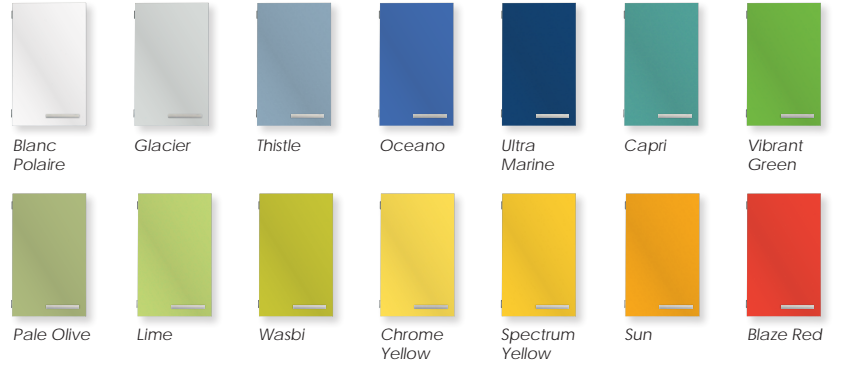

Laminate colors

Fronts

Materials

- Laminate
- Compact laminate
- Corian

Laminate colors

Cabinets

Low base cabinets USL

Heigh base cabinets USH