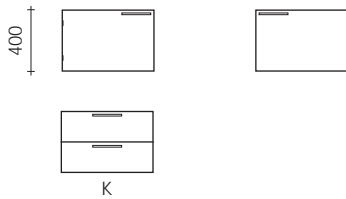

Tray carts

Tray carts for 40/60 trays and baskets completes the logistics system.

Trays and baskets fit directly into cabinets and storage shelves for easy and safe handling.

The tray carts are offered in dimension: D650 x W350 or W450 x H820 mm with 4 supports

D650 x W350 or W450 x H1100 mm with 6 supports

Tower carts D650 x W450 x H1510 mm with 10 supports

Double tower carts D650 x W880 x H1510 mm with 10 supports

Mobile benches

Countertops

Material options

- Laminate
- Compact laminate
- Stainless steel
- Corian
- Glass

Laminate colors

Fronts

Materials

- Laminate
- Compact laminate
- Corian

Laminate colors

Cabinets

Low base cabinets USL

Heigh base cabinets USH